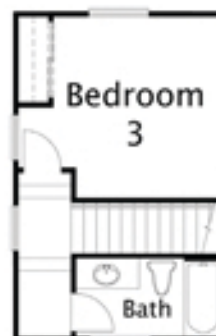

**CBV**  
R·E·S·O·R·T H·O·M·E·S

**BEACHSCAPE**

[WWW.CBVHOMES.COM](http://WWW.CBVHOMES.COM) | 877.228.6300

This is an artist's rendering, actual home may vary depending on official plans

**SECOND FLOOR**

Beachscape	
First Floor	
Garage	20'-0" x 20'-0"
Master Bedroom	17'-0" x 13'-0"
Great Room	20'-0" x 16'-0"
Dining	12'-0" x 10'-0"
Foyer	8'-0" x 8'-0"
Kitchen	11'-0" x 11'-0"
Bedroom 2	13'-0" x 13'-0"
Second Floor	
Bedroom 3	12'-0" x 12'-0"
Square Footage	
First Floor: 1510 sq ft	
Garage: 485 sq ft	
Second Floor: 309 sq ft	
Total: 2304 sq ft	